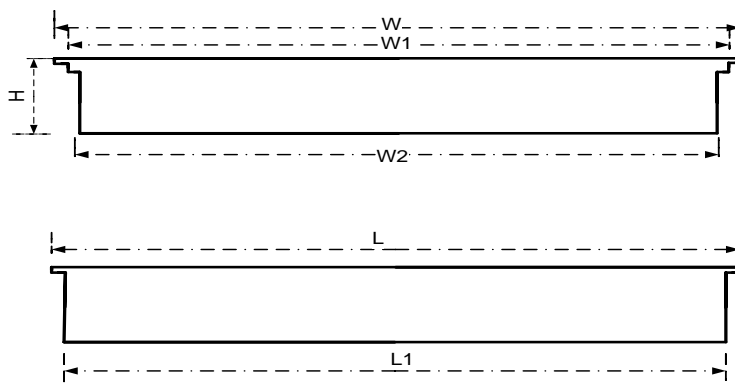

810-007

General Information

Order Code	810-007
Product Description	CYFELCO T5 REC 2X80W
Application	Offices, shops, educational and public centres, etc.
Installation	Exposed T-bar, Plasterboard Ceilings
Luminaire type	Recessed Louvre Luminaire for T5 Lamps
Light Source	T5 Fluorescent Tube
Number of light sources	2 pcs (not included)
Gear	Vossloh-Schwabe Electronic Ballast (HF)
Dimming	Not Dimmable
Standards	2014/30/EU Electromagnetic Compatibility Directive 2014/35/EU Low Voltage Directive
CE mark	Yes
Warranty	X years

Electrical Data

Lamp Power	80 W
Input voltage	220-240 V
Input Frequency	50-60 Hz
Protection class	Class I

Mechanical Characteristics

Housing Material	Sheet steel 0,5mm												
Surface Finish	White powder coating (RAL 9003)												
Optical Cover	Anodised Aluminium Double Parabolic Reflector (CAT3)												
Ingress protection code	IP 20												
Mechanical impact protection code	IK03												
Dimensions LxWxH	<table border="1"> <thead> <tr> <th>L</th> <th>L1</th> <th>W</th> <th>W1</th> <th>W2</th> <th>H</th> </tr> </thead> <tbody> <tr> <td>1497</td> <td>1473</td> <td>297</td> <td>273</td> <td>253</td> <td>50</td> </tr> </tbody> </table>	L	L1	W	W1	W2	H	1497	1473	297	273	253	50
L	L1	W	W1	W2	H								
1497	1473	297	273	253	50								

Logistics

Packing	1 pc per resistant carton
Net weight	xx kg
Gross weight	xx kg
Volume	xx m ³

Dimensional Drawing

ELMASCO INDUSTRIES S.A.

Head Office : 44 K. Palama, 14343 N. Chalkidona, Athens, Greece
 Production Plant : Ag. Adrianos, 21100 Nafplio, Greece
 Email: elmasco@elmasco.eu