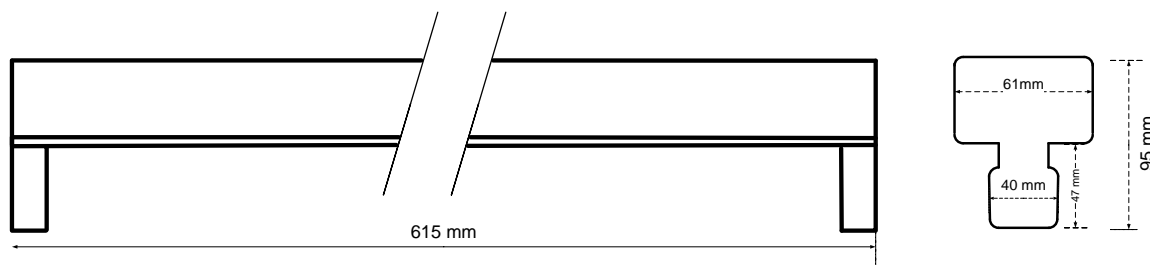

Dimensional Drawing

ELMASCO INDUSTRIES S.A.

Head Office : 44 K. Palama, 14343 N. Chalkidona, Athens, Greece
Production Plant : Ag. Adrianos, 21100 Nafplio, Greece
Email: elmasco@elmasco.eu

Tel : +30 210 2583100
Fax: +30 210 2583107